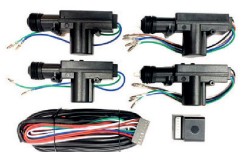

TRAVA 4 PORTAS COMPLETA
REF: 28/A